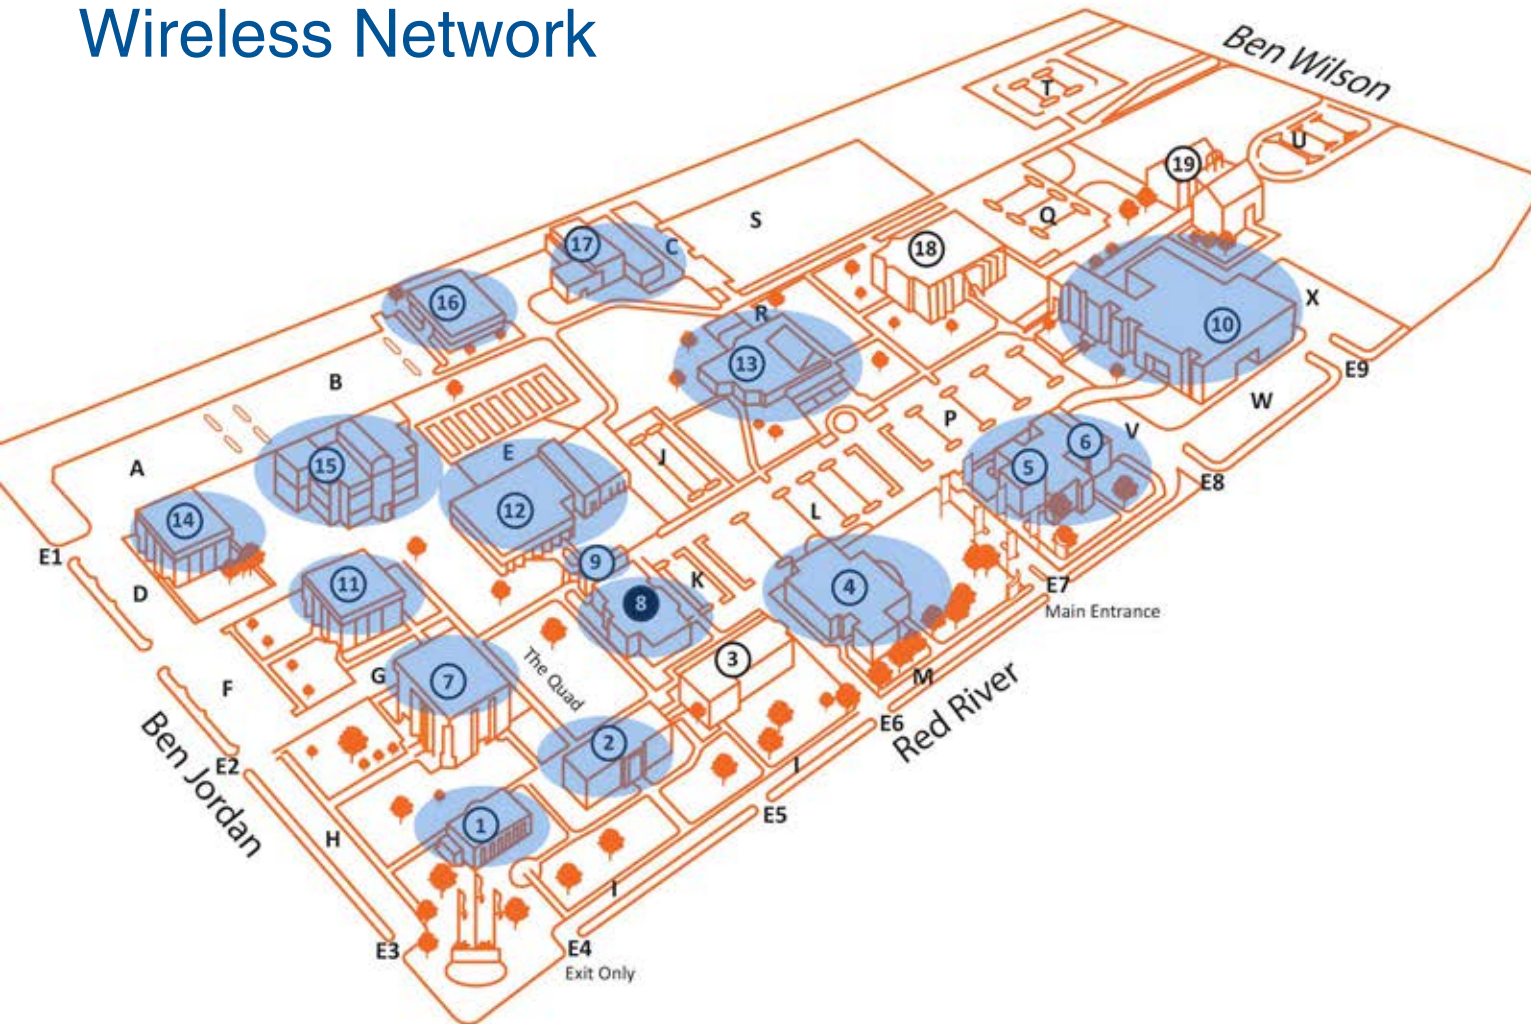

Campus Map

Victoria College
University of Houston-Victoria

Wireless Network

Victoria College

- 1 Museum of the Coastal Bend
- 2 Academic Building (AB)
- 3 Johnson Hall (JH)
- 4 Fine Arts (FA)
- 5 Allied Health (AH)
- 6 Johnson Symposium (JS)
- 7 VC/UHV Library (LIB)
- 8 **Welcome Center/ Student Services**
- 9 Betsy Wright Building (BWB)
- 10 Health Sciences Center (HSC)
- 11 Language Building (L)
- 12 Sports Center (SPCTR)
- 13 Student Center/Bookstore
- 14 Continuing Education Center (CEC)
- 15 Technology Center (TC)
- 16 William Wood Building (WB)
- 17 College Services & Training Building (CST)

University of Houston-Victoria

- 18 UHV West
- 19 UHV Center

Parking

A – X Student, Employee, and Visitor Parking

Student and Visitor parking is allowed in any unmarked space. No permit is required.

Reserved spaces (Yellow curb) require employee permit (\$25 fine per violation)

Students and visitors may use reserved spaces after 5:00 p.m.

Handicap spaces (Blue curb) require state-issued permit. (\$50 fine per violation)

E - Entrances